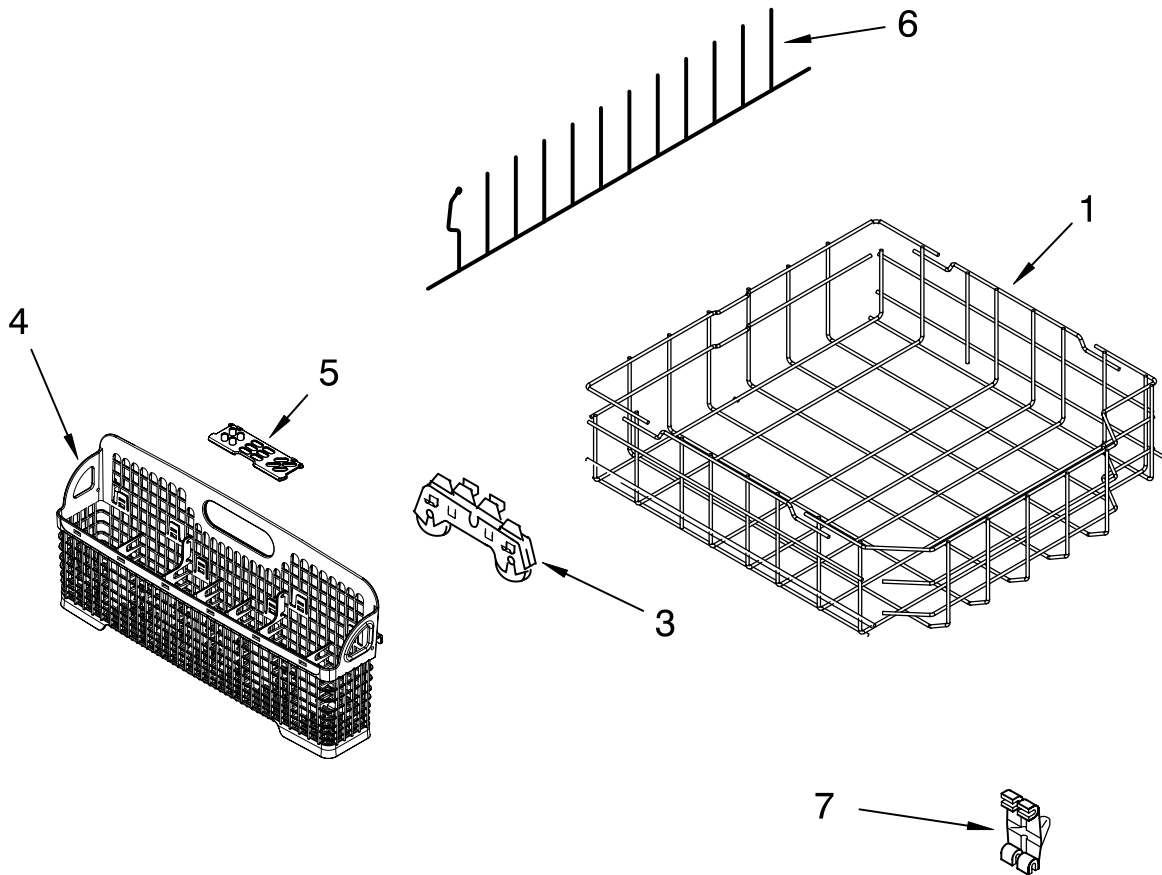

NOTE: If heater element is removed, it must be replaced.

FOR ORDERING INFORMATION REFER TO PARTS PRICE LIST

UPPER RACK AND TRACK PARTS

For Models: KUDC03ITBL3, KUDC03ITBS3

(Black) (Stainless)

Illus. No.	Part No.	DESCRIPTION
1	8539234	Dishrack, Upper
2	W10077844	Clip, No-Flip
3	W10078214	Mount, Wheel Stationary
4	3385089	Track, Rack
5	W10082860	Stop, Track
6	8539110	Handle, Dishrack

FOR ORDERING INFORMATION REFER TO PARTS PRICE LIST

LOWER RACK PARTS

For Models: KUDC03ITBL3, KUDC03ITBS3

(Black) (Stainless)

Illus. No.	Part No.	DESCRIPTION
1	8539263	Lower Rack
3	W10082868	Wheel & Transport Assembly
4	8562043	Basket, Silverware (Includes Item 5)
5	8519662	Lid, Basket Center
6	8519589	Tinerow
7	8531314	Retainer, Tinerow